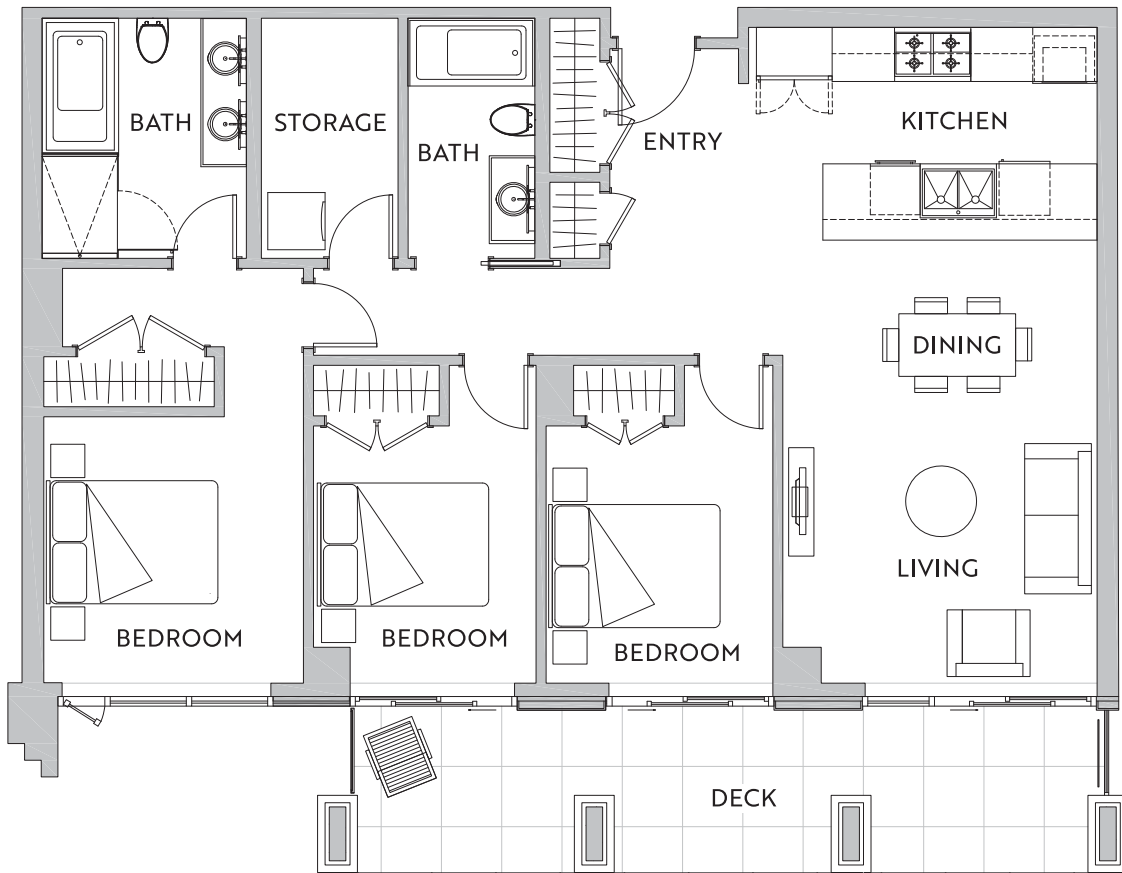

DUNBAR TERRACE

LUXURY APARTMENTS

PLAN Y

3 Bedroom + 2 Bath
Interior 1,155 Sq. Ft.
Exterior 180 - 181 Sq. Ft.

Suites 402, 502

LEVEL 4

LEVEL 5

The owner reserves the right to make changes and/or modifications to the information contained herein. Floorplans, and layouts are subject to change without notice. Actual dimensions, size and floorplans may vary. The furniture shown is for illustrative purposes only as the suites are rented unfurnished.