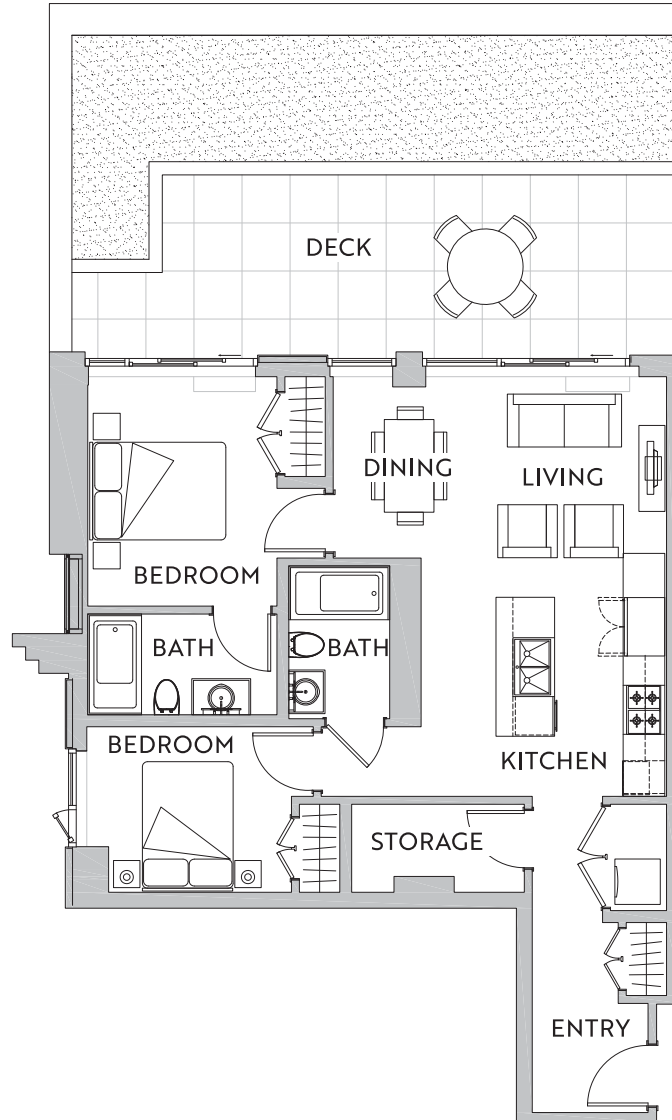

## PLAN U

2 Bedroom + 2 Bath  
Interior 882 Sq. Ft.  
Exterior 249 Sq. Ft.

Suite 312

LEVEL 3

The owner reserves the right to make changes and/or modifications to the information contained herein. Floorplans, and layouts are subject to change without notice. Actual dimensions, size and floorplans may vary. The furniture shown is for illustrative purposes only as the suites are rented unfurnished.