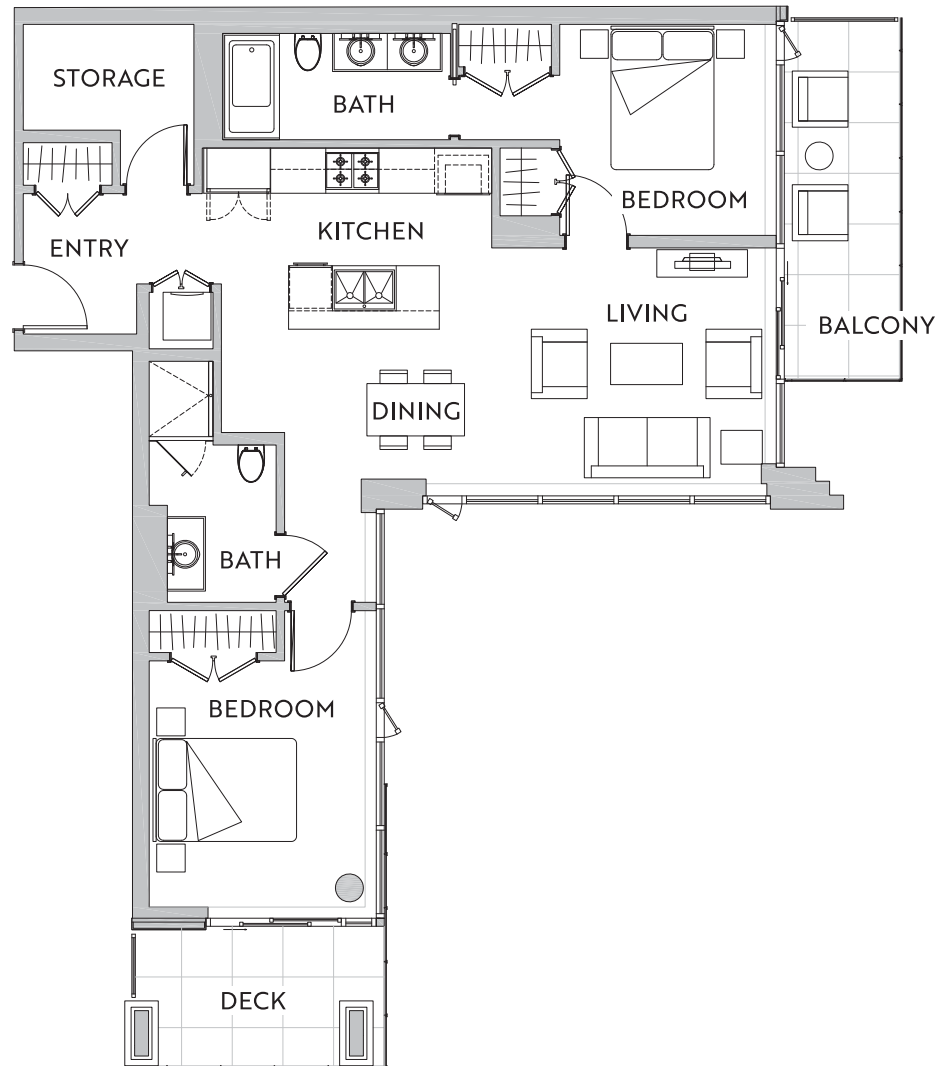

DUNBAR TERRACE

LUXURY APARTMENTS

PLAN L

2 Bedroom + 2 Bath
Interior 1,017 Sq. Ft.
Exterior 155 Sq. Ft.

Suites 301, 401

LEVEL 3

LEVEL 4

The owner reserves the right to make changes and/or modifications to the information contained herein. Floorplans, and layouts are subject to change without notice. Actual dimensions, size and floorplans may vary. The furniture shown is for illustrative purposes only as the suites are rented unfurnished.