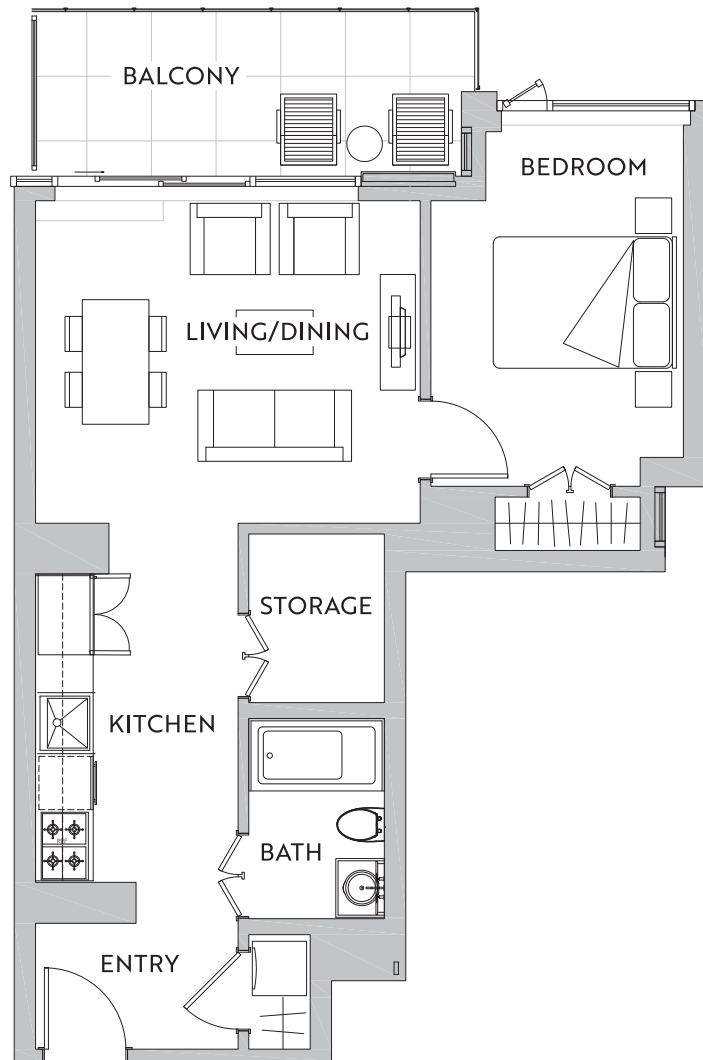

DUNBAR TERRACE

LUXURY APARTMENTS

PLAN J

1 Bedroom + 1 Bath
Interior 603 Sq. Ft.
Exterior 98 Sq. Ft.

Suite 320

LEVEL 3

The owner reserves the right to make changes and/or modifications to the information contained herein. Floorplans, and layouts are subject to change without notice. Actual dimensions, size and floorplans may vary. The furniture shown is for illustrative purposes only as the suites are rented unfurnished.