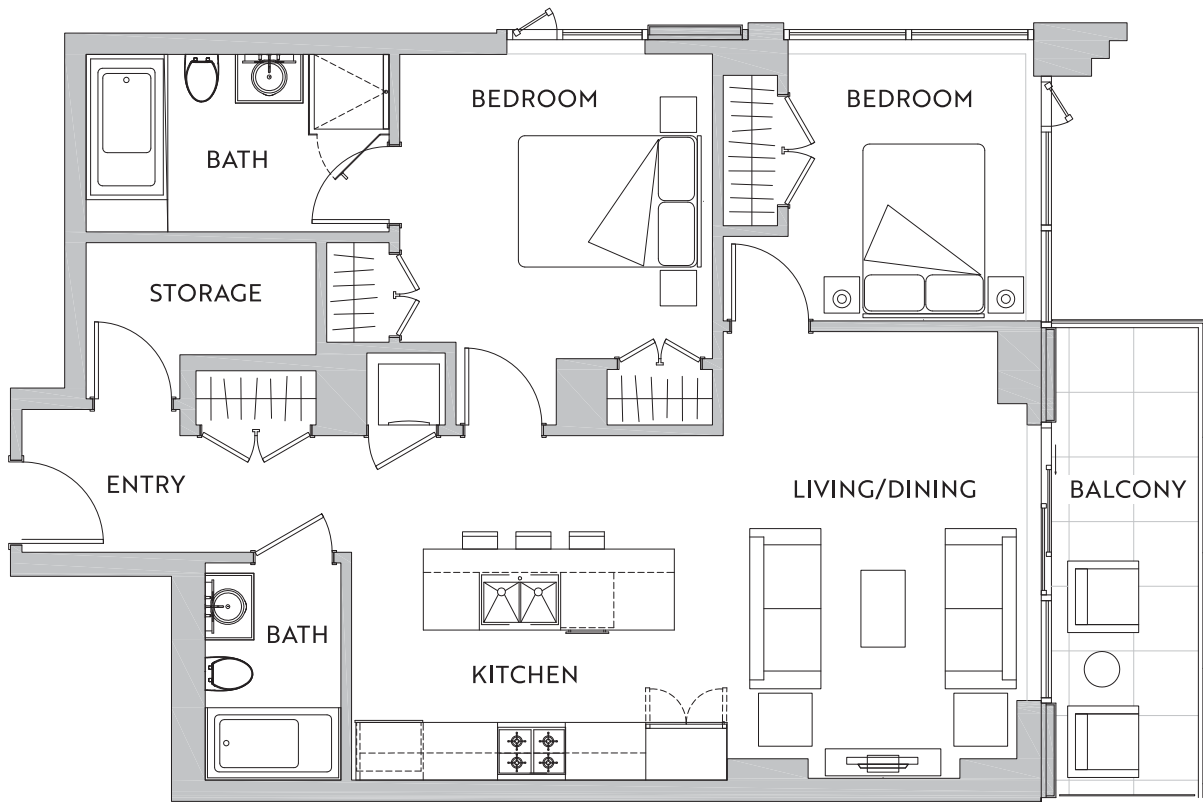

DUNBAR TERRACE

LUXURY APARTMENTS

PLAN D

2 Bedroom + 2 Bath

Interior 995 Sq. Ft.

Exterior 91 Sq. Ft.

Suite 207

LEVEL 2

The owner reserves the right to make changes and/or modifications to the information contained herein. Floorplans, and layouts are subject to change without notice. Actual dimensions, size and floorplans may vary. The furniture shown is for illustrative purposes only as the suites are rented unfurnished.