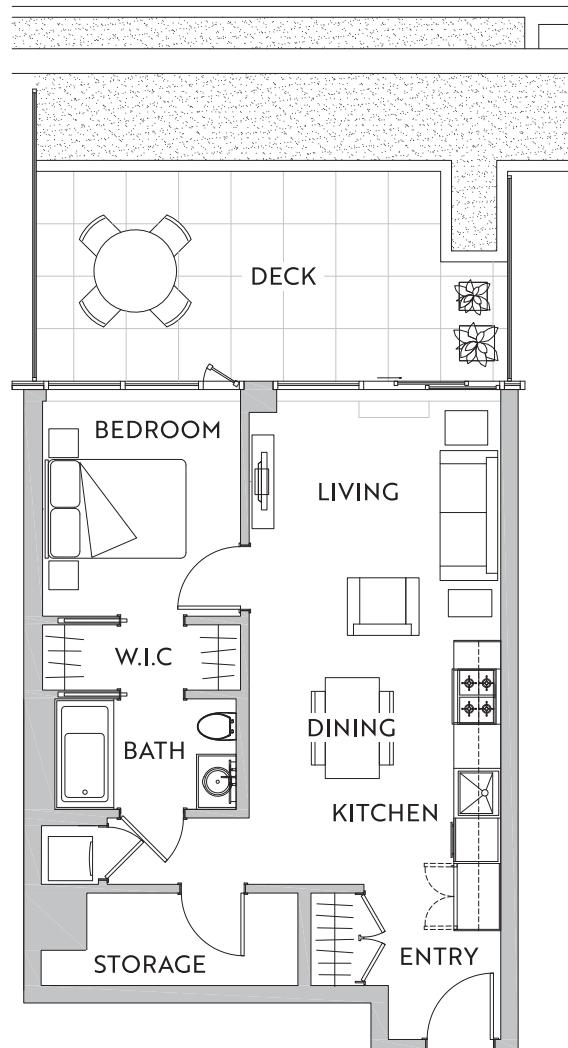

## PLAN B

1 Bedroom + 1 Bath  
Interior 614 Sq. Ft.  
Exterior 190 Sq. Ft.

Suite 205

LEVEL 2

The owner reserves the right to make changes and/or modifications to the information contained herein. Floorplans, and layouts are subject to change without notice. Actual dimensions, size and floorplans may vary. The furniture shown is for illustrative purposes only as the suites are rented unfurnished.