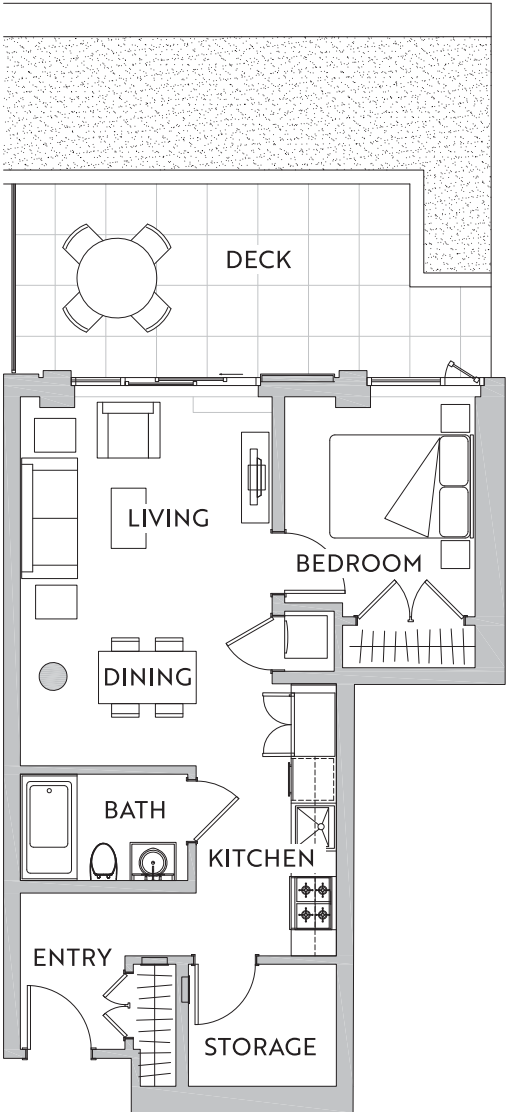

## PLAN V

1 Bedroom + 1 Bath  
Interior 608 Sq. Ft.  
Exterior 191 Sq. Ft.

Suite 313

LEVEL 3

The owner reserves the right to make changes and/or modifications to the information contained herein. Floorplans, and layouts are subject to change without notice. Actual dimensions, size and floorplans may vary. The furniture shown is for illustrative purposes only as the suites are rented unfurnished.