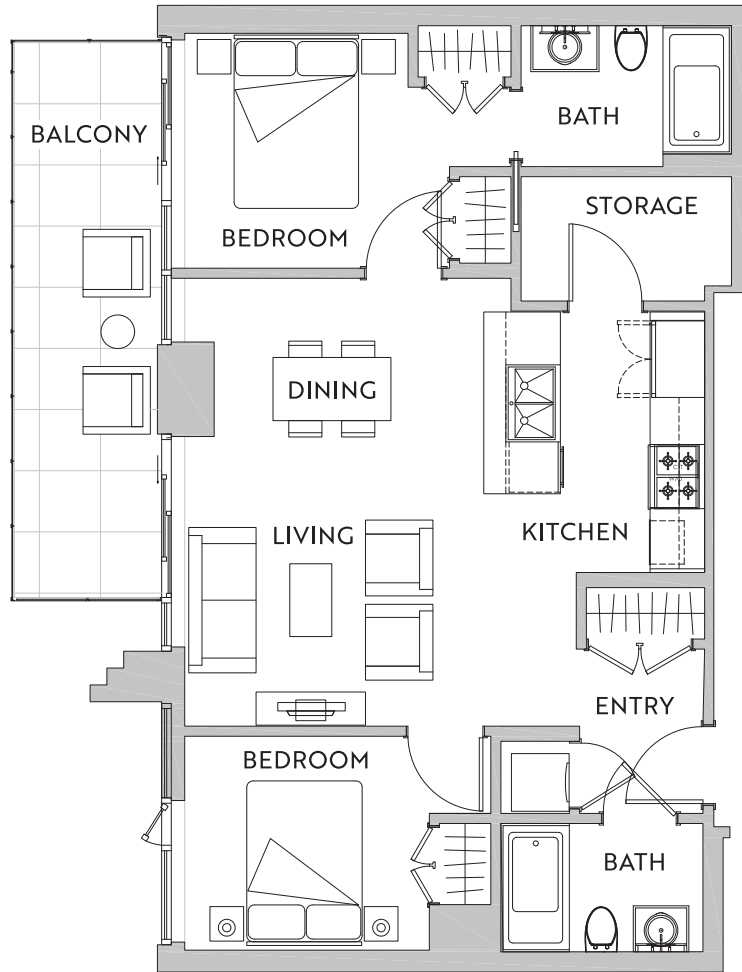

# DUNBAR TERRACE

LUXURY APARTMENTS

## PLAN T

2 Bedroom + 2 Bath  
Interior 805 Sq. Ft.  
Exterior 124 Sq. Ft.

Suite 311

LEVEL 3

The owner reserves the right to make changes and/or modifications to the information contained herein. Floorplans, and layouts are subject to change without notice. Actual dimensions, size and floorplans may vary. The furniture shown is for illustrative purposes only as the suites are rented unfurnished.