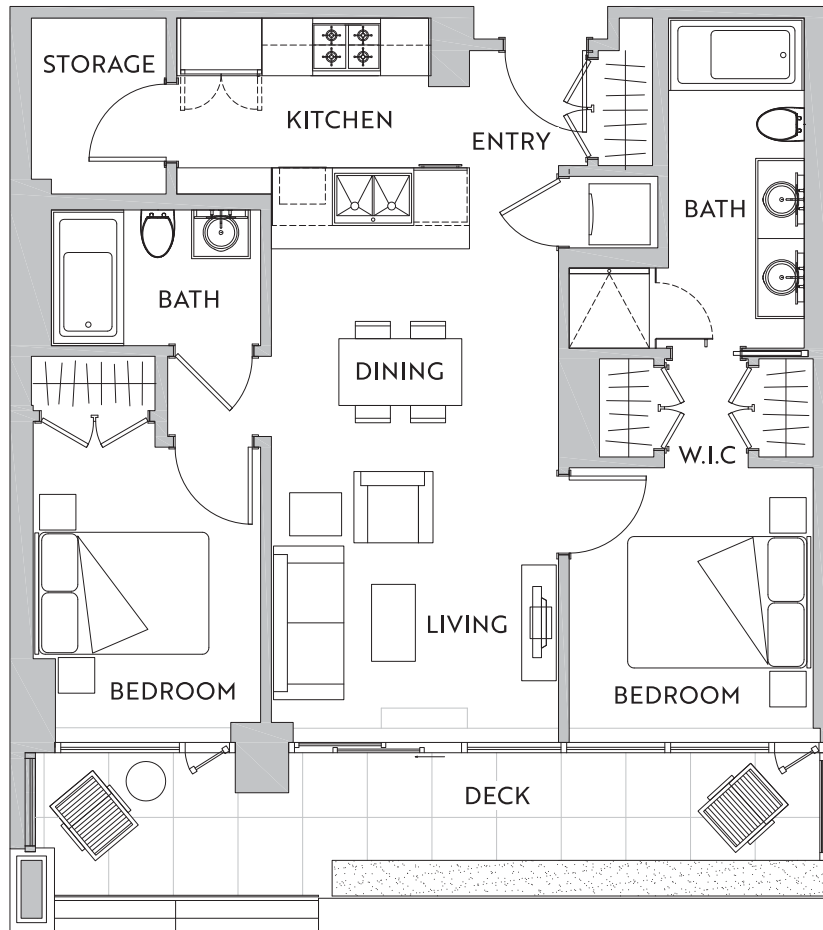

DUNBAR TERRACE

LUXURY APARTMENTS

PLAN R

2 Bedroom + 2 Bath
Interior 808 Sq. Ft.
Exterior 64 - 127 Sq. Ft.

Suites 305, 307, 309,
404, 406, 408,
504, 506, 508

LEVEL 3

LEVEL 4

LEVEL 5

The owner reserves the right to make changes and/or modifications to the information contained herein. Floorplans, and layouts are subject to change without notice. Actual dimensions, size and floorplans may vary. The furniture shown is for illustrative purposes only as the suites are rented unfurnished.