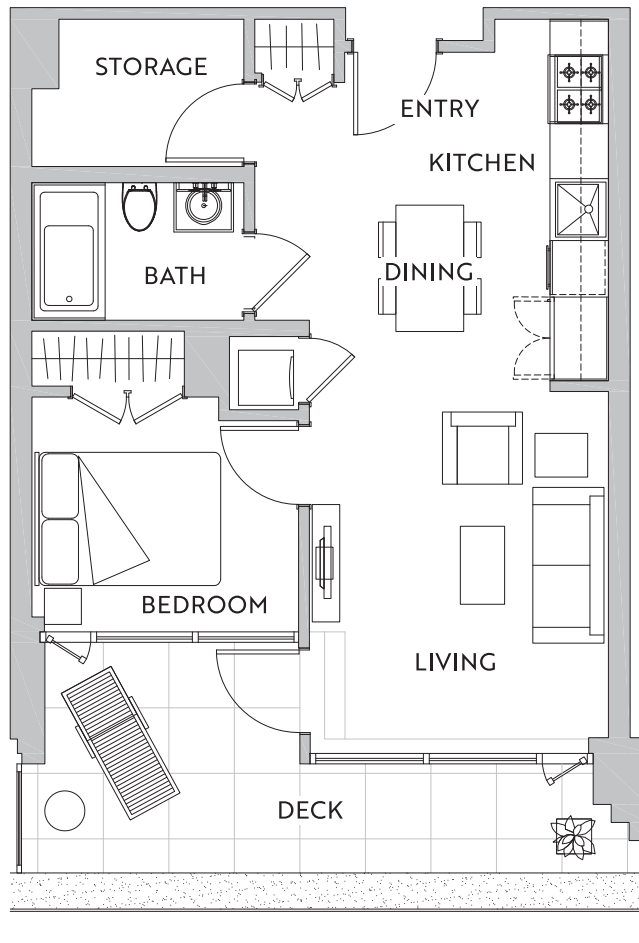

## PLAN Q

1 Bedroom + 1 Bath  
Interior 552 Sq. Ft.  
Exterior 60 - 127 Sq. Ft.

Suites 304, 306, 308,  
403, 405, 407,  
503, 505, 507

LEVEL 3

LEVEL 4

LEVEL 5

The owner reserves the right to make changes and/or modifications to the information contained herein. Floorplans, and layouts are subject to change without notice. Actual dimensions, size and floorplans may vary. The furniture shown is for illustrative purposes only as the suites are rented unfurnished.