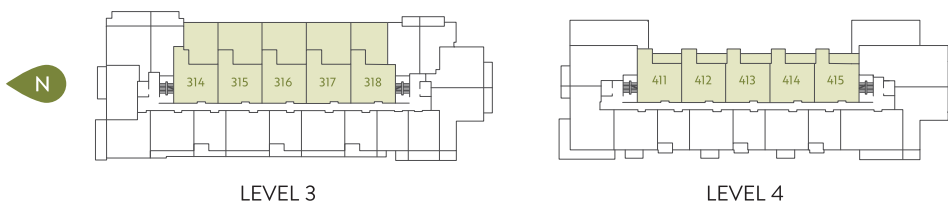

DUNBAR TERRACE

LUXURY APARTMENTS

PLAN P

2 Bedroom + 2 Bath
Interior 891 - 912 Sq. Ft.
Exterior 125 - 495 Sq. Ft.

Suites 314, 315, 316,
317, 318, 411,
412, 413, 414,
415

The owner reserves the right to make changes and/or modifications to the information contained herein. Floorplans, and layouts are subject to change without notice. Actual dimensions, size and floorplans may vary. The furniture shown is for illustrative purposes only as the suites are rented unfurnished.