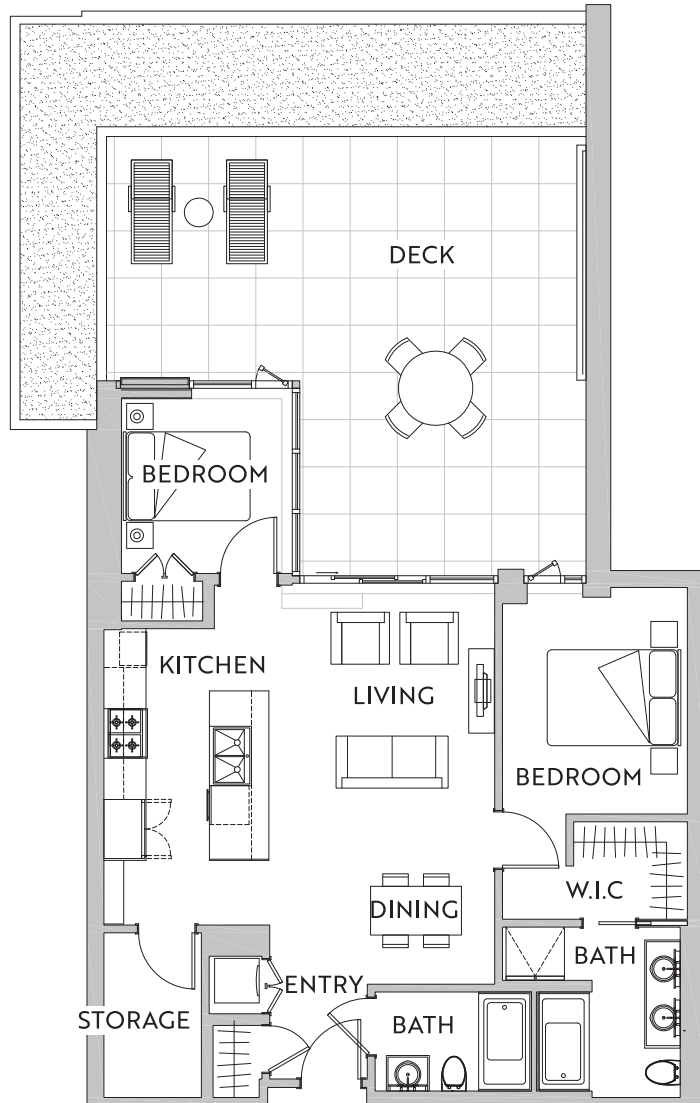

DUNBAR TERRACE

LUXURY APARTMENTS

PLAN P

2 Bedroom + 2 Bath
Interior 891 - 912 Sq. Ft.
Exterior 125 - 495 Sq. Ft.

Suites 314, 315, 316,
317, 318, 411,
412, 413, 414,
415

The owner reserves the right to make changes and/or modifications to the information contained herein. Floorplans, and layouts are subject to change without notice. Actual dimensions, size and floorplans may vary. The furniture shown is for illustrative purposes only as the suites are rented unfurnished.