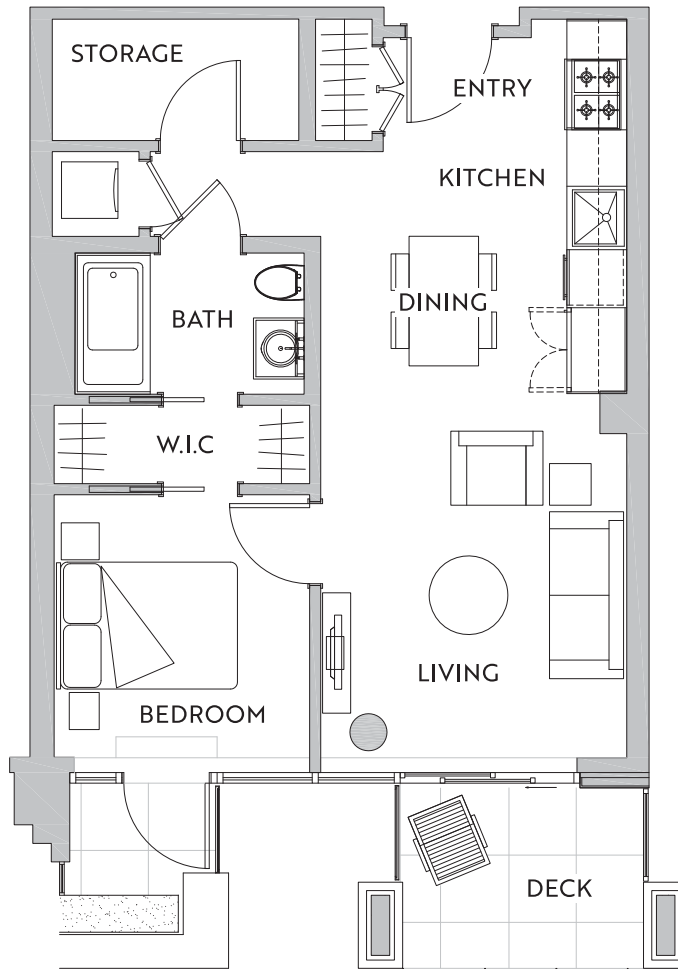

DUNBAR TERRACE

LUXURY APARTMENTS

PLAN O

1 Bedroom + 1 Bath
Interior 575 Sq. Ft.
Exterior 80 Sq. Ft.

Suite 303

LEVEL 3

The owner reserves the right to make changes and/or modifications to the information contained herein. Floorplans, and layouts are subject to change without notice. Actual dimensions, size and floorplans may vary. The furniture shown is for illustrative purposes only as the suites are rented unfurnished.