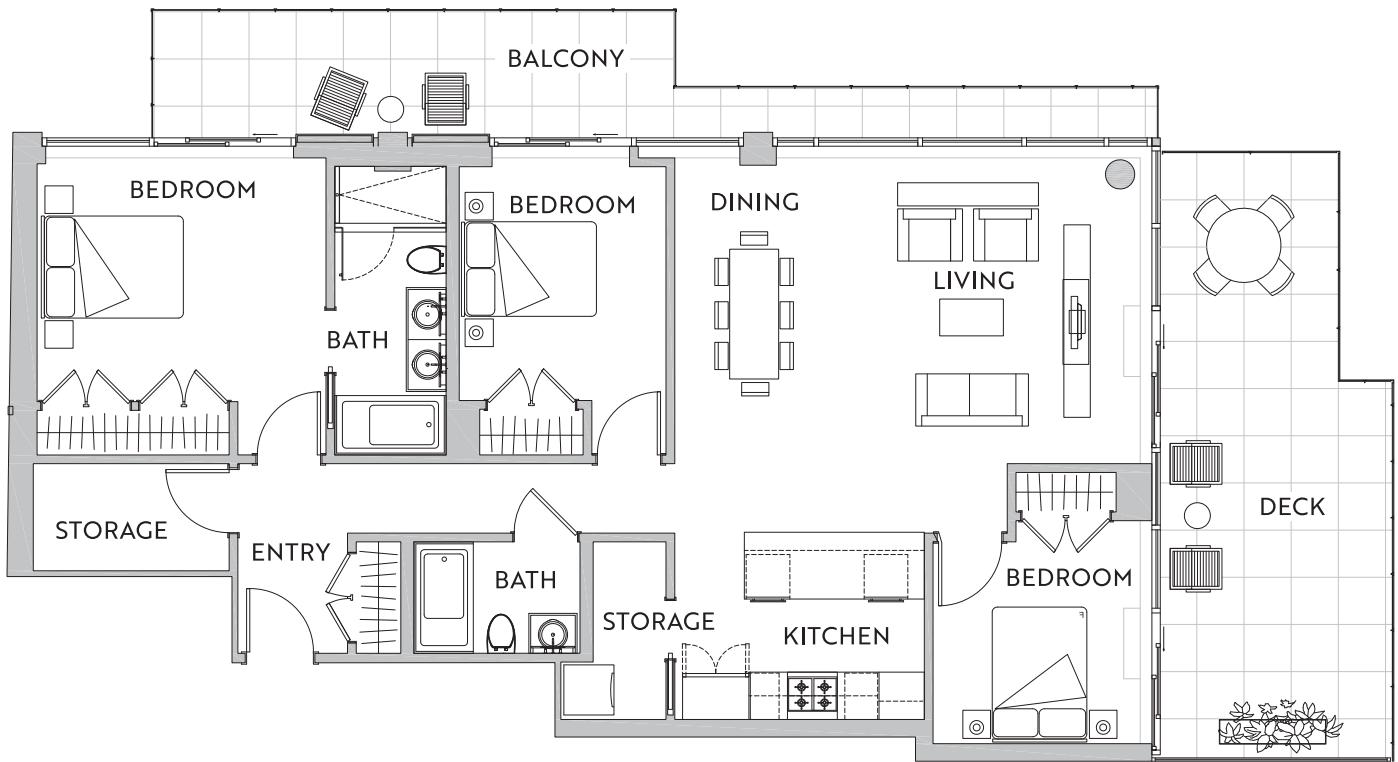

# DUNBAR TERRACE

LUXURY APARTMENTS

## PLAN M

3 Bedroom + 2 Bath  
Interior 1,267 Sq. Ft.  
Exterior 436 Sq. Ft.

Suite 516

LEVEL 5

The owner reserves the right to make changes and/or modifications to the information contained herein. Floorplans, and layouts are subject to change without notice. Actual dimensions, size and floorplans may vary. The furniture shown is for illustrative purposes only as the suites are rented unfurnished.