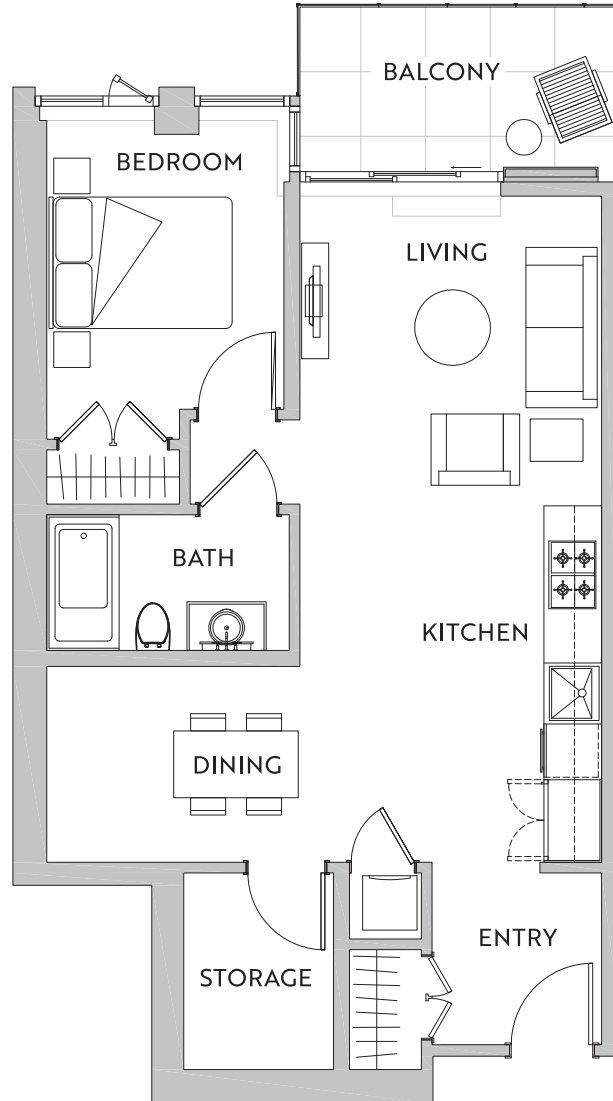

DUNBAR TERRACE

LUXURY APARTMENTS

PLAN K

1 Bedroom + 1 Bath
Interior 694 Sq. Ft.
Exterior 71 Sq. Ft.

Suite 319

LEVEL 3

The owner reserves the right to make changes and/or modifications to the information contained herein. Floorplans, and layouts are subject to change without notice. Actual dimensions, size and floorplans may vary. The furniture shown is for illustrative purposes only as the suites are rented unfurnished.