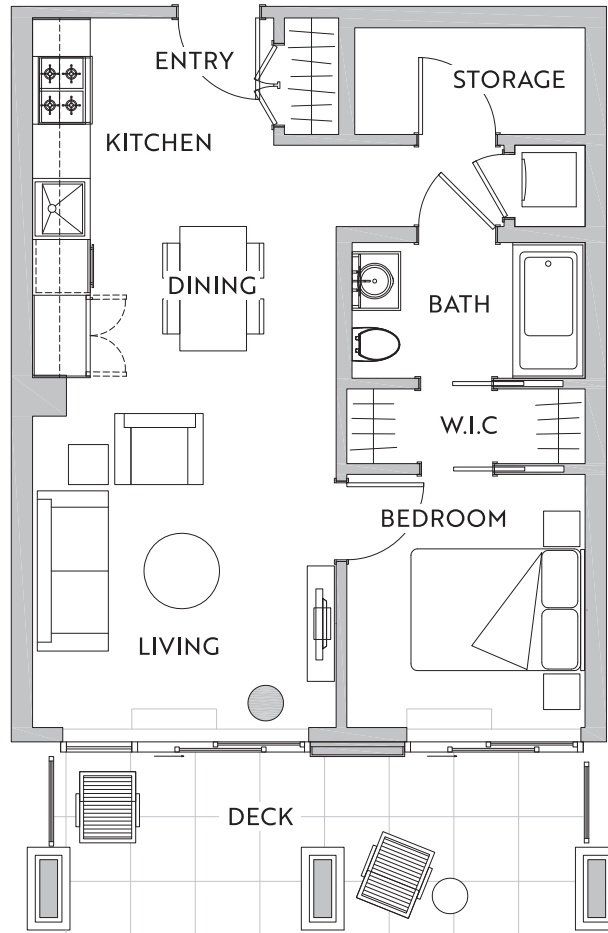

DUNBAR TERRACE

LUXURY APARTMENTS

PLAN F

1 Bedroom + 1 Bath
Interior 573 Sq. Ft.
Exterior 120 Sq. Ft.

Suites 202, 302

The owner reserves the right to make changes and/or modifications to the information contained herein. Floorplans, and layouts are subject to change without notice. Actual dimensions, size and floorplans may vary. The furniture shown is for illustrative purposes only as the suites are rented unfurnished.