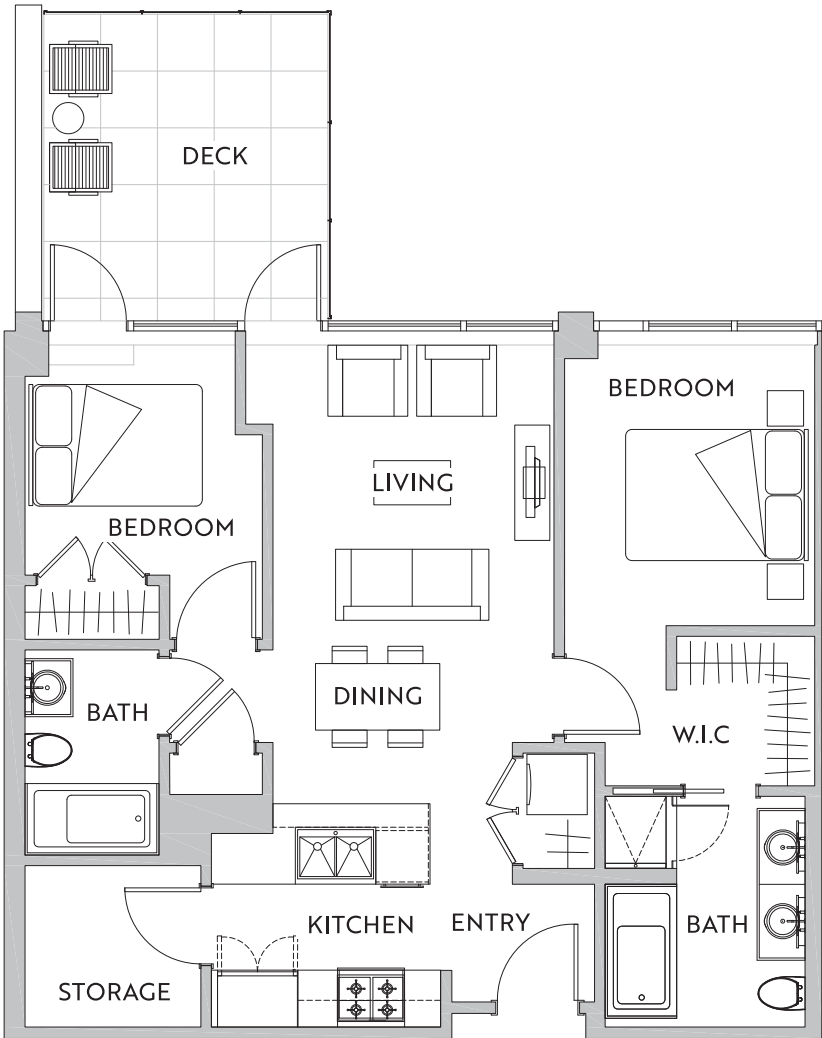

DUNBAR TERRACE

LUXURY APARTMENTS

PLAN CC

2 Bedroom + 2 Bath
Interior 796 - 802 Sq. Ft.
Exterior 122 Sq. Ft.

Suites 511, 512, 513,
514, 515

LEVEL 5

The owner reserves the right to make changes and/or modifications to the information contained herein. Floorplans, and layouts are subject to change without notice. Actual dimensions, size and floorplans may vary. The furniture shown is for illustrative purposes only as the suites are rented unfurnished.