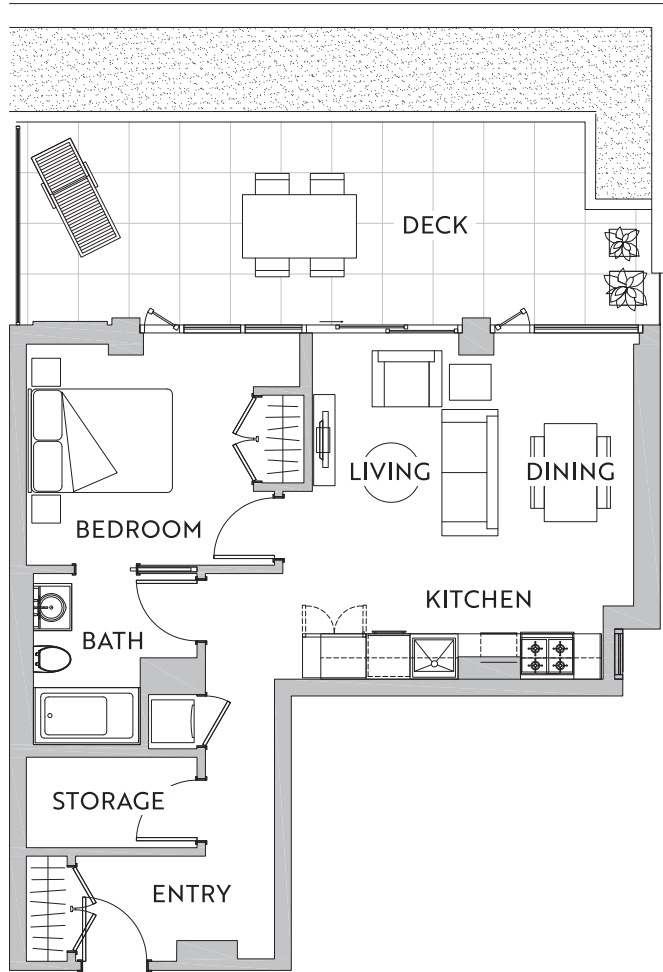

DUNBAR TERRACE

LUXURY APARTMENTS

PLAN C

1 Bedroom + 1 Bath
Interior 657 Sq. Ft.
Exterior 267 Sq. Ft.

Suite 206

LEVEL 2

The owner reserves the right to make changes and/or modifications to the information contained herein. Floorplans, and layouts are subject to change without notice. Actual dimensions, size and floorplans may vary. The furniture shown is for illustrative purposes only as the suites are rented unfurnished.