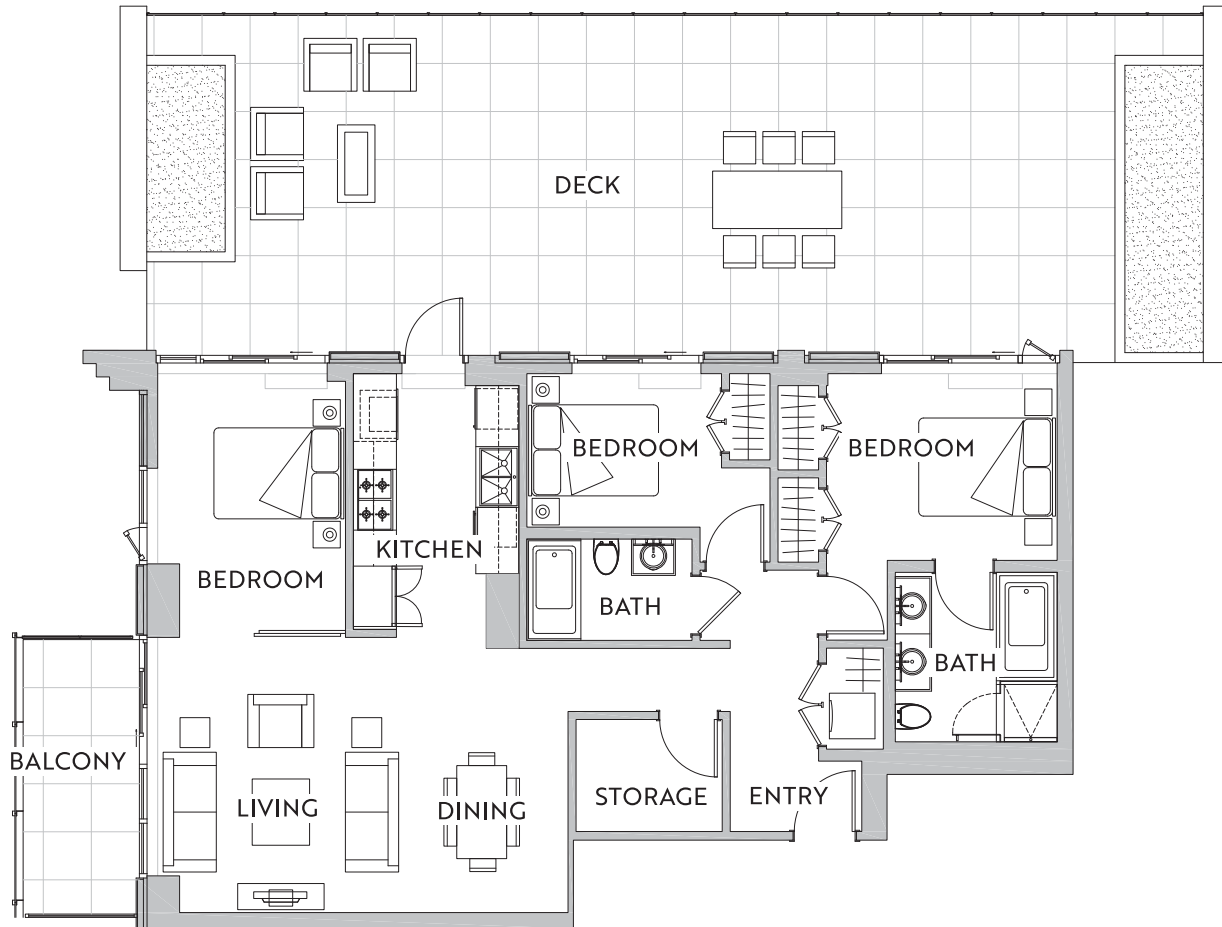

## PLAN AA

3 Bedroom + 2 Bath  
Interior 1,134 Sq. Ft.  
Exterior 261 - 847 Sq. Ft.

Suites 410, 510

LEVEL 4

LEVEL 5

The owner reserves the right to make changes and/or modifications to the information contained herein. Floorplans, and layouts are subject to change without notice. Actual dimensions, size and floorplans may vary. The furniture shown is for illustrative purposes only as the suites are rented unfurnished.