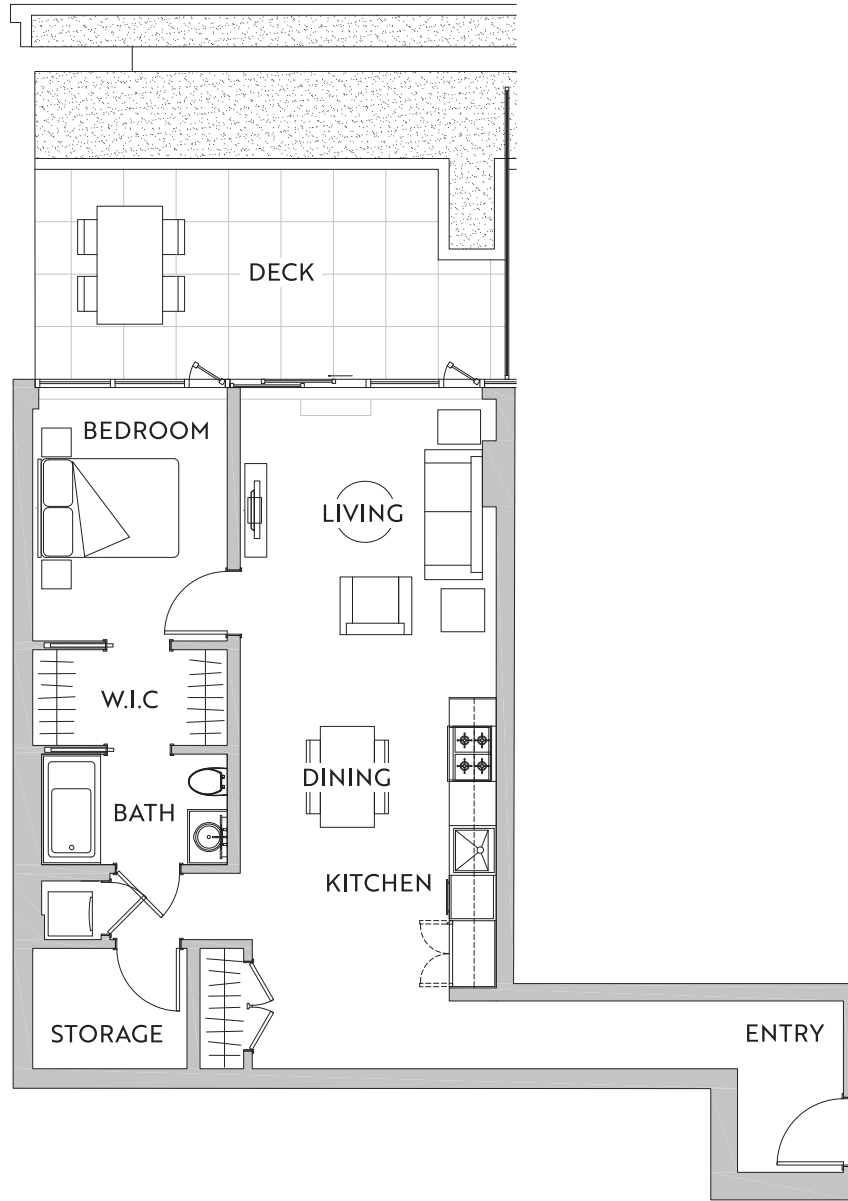

DUNBAR TERRACE

LUXURY APARTMENTS

PLAN A

1 Bedroom + 1 Bath
Interior 789 Sq. Ft.
Exterior 190 Sq. Ft.

Suite 204

LEVEL 2

The owner reserves the right to make changes and/or modifications to the information contained herein. Floorplans, and layouts are subject to change without notice. Actual dimensions, size and floorplans may vary. The furniture shown is for illustrative purposes only as the suites are rented unfurnished.